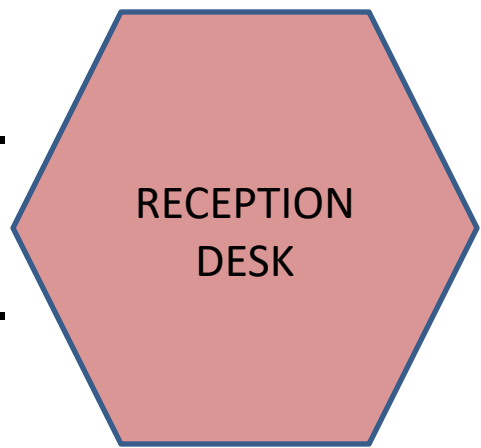

ENTRANCE

Mazur/Zachow
720 Thomas Lane
Brookfield, WI
53005

Focus Room A – 24' x 20'
Focus Room B – 24' x 20'
Focus Room C – 20' X 22'